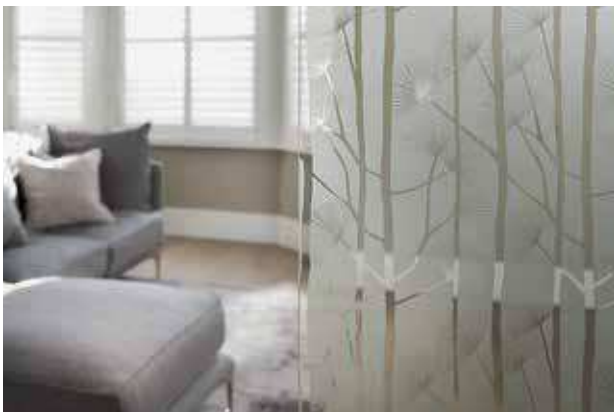

Burdock™ Privacy Level 3