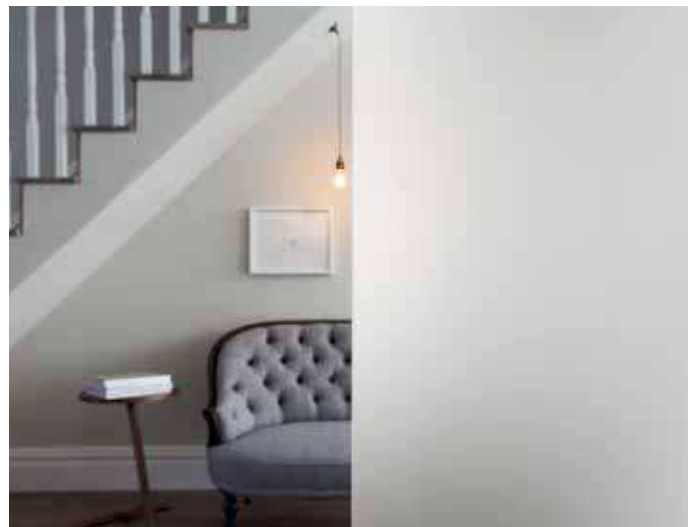

Pilkington Oriel Collection –
our premium etched range