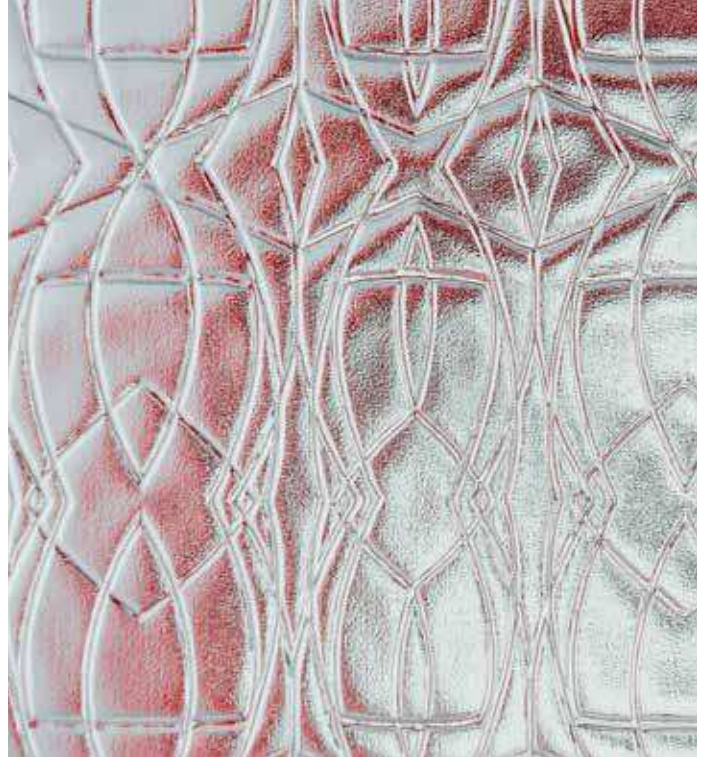

◀ Hand-engraved craftsmanship

Introducing our 2 new Designs

Cassini™ Privacy level 5

An innovative design that proves Pilkington still leads the way.

Pushing the boundaries of textured glass production, the fine line detail and carefully considered angles of Pilkington **Cassini™** combine to produce a stunning multi-layered effect.* The use of cutting edge technology results in a unique modern design with lenticular elements that shift with the viewing angle.

Tribal™ Privacy level 5

Hand-engraved craftsmanship captured in an expressive composition.

Pilkington **Tribal™** demonstrates a freer, hand-drawn aesthetic inspired by the vivid individuality of tribal patterns. To achieve this look, we have drawn upon our rich heritage of engraving expertise to produce a glass steeped in history, yet perfect for the contemporary world.